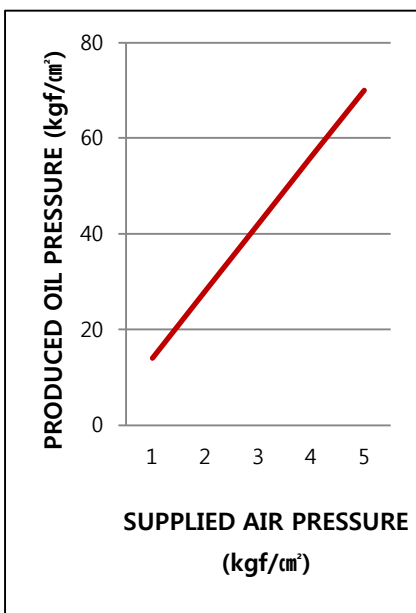

**CB-3233** (Pneumatic Applied Spring Released)

◆ Specification

Model Type	CB-3233
Master Cylinder	3/4" × 24mm Stroke
Air Cylinder	3" × 24mm Stroke
Boosting Ratio	14 : 1
Max. Air Pressure	5kgf/cm <sup>2</sup>
Discharge Oil Volume	5cc
Weight	1.5kg