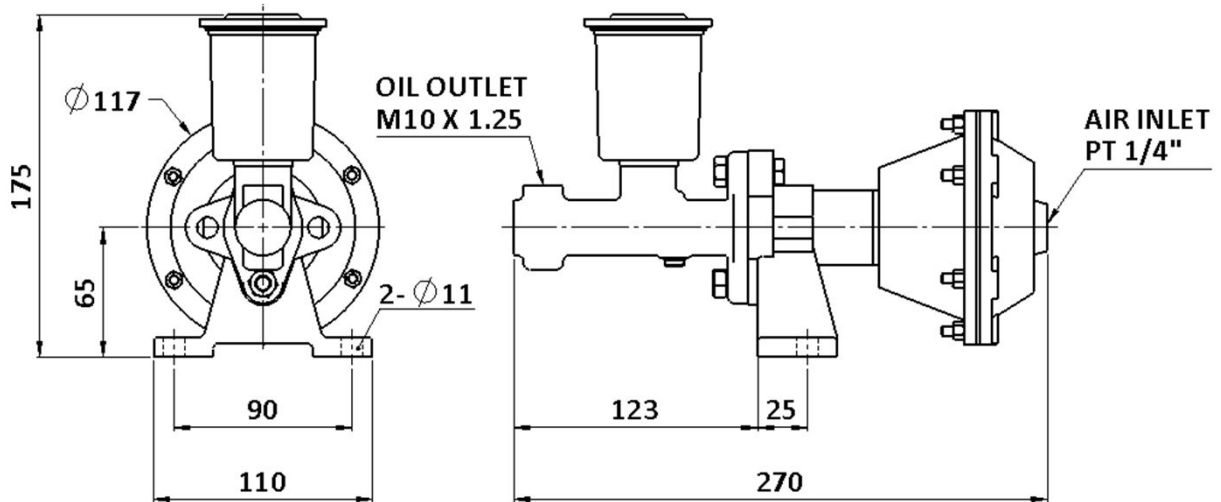

**CB-3233** (Pneumatic Applied Spring Released)

◆ Specification

Model Type	CB-3233
Master Cylinder	3/4" × 24mm Stroke
Air Cylinder	3" × 24mm Stroke
Boosting Ratio	14 : 1
Max. Air Pressure	5kgf/cm <sup>2</sup>
Discharge Oil Volume	5cc
Weight	1.5kg